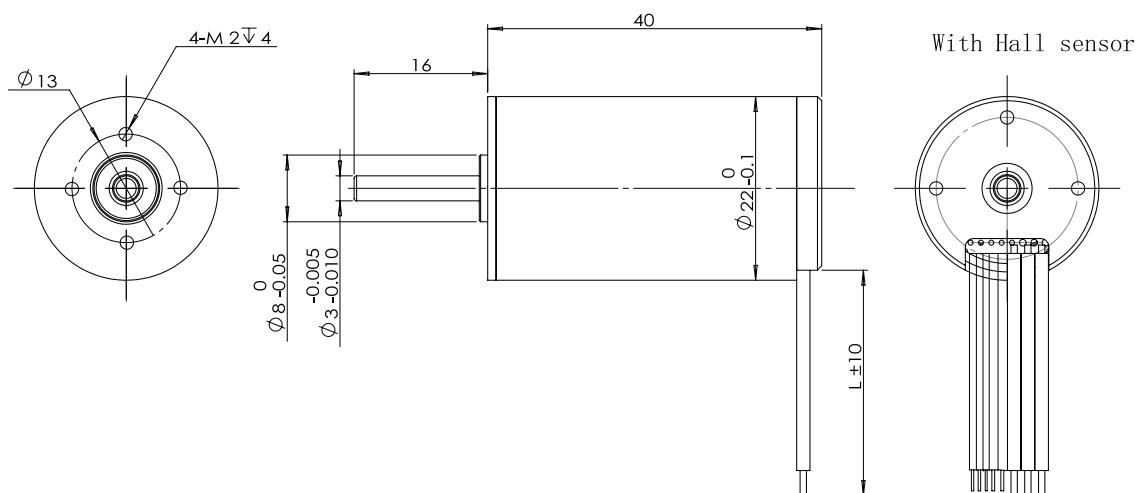

TBC2240

22mm brushless motor

Power	30W
	/
Life Expectancy	~10000H (Ball Bearing)
	/

Weight:65g(Approx)

Unit(mm)

Motor Technical Data

Motor model	Rated voltage	No-load		Rated			Stall		
		Speed	Current	Speed	Torque	Current	Power	Torque	Current
		r/min	mA	r/min	g.cm	mA	W	g.cm	A
TBC2240-24120	24	12000	50	9700	140	750	22	730	3.4
TBC2240-24140	24	14300	70	11600	150	950	29	800	4.6