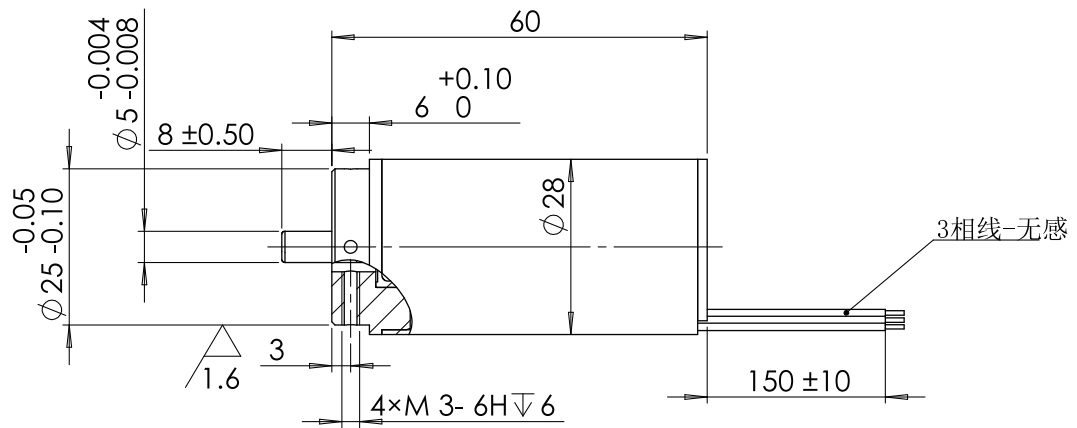

# TBC2854

28mm brushless motor

Power	70W ( External Drive)
	/
Life Expectancy	~5000H (Ball Bearing)
	/

Weight:160g(Approx)

Unit(mm)

## Motor Technical Data

Motor model	Rated voltage VDC	No-load		Rated			Stall		
		Speed r/min	Current mA	Speed r/min	Torque g.cm	Current mA	Power W	Torque g.cm	Current A
TBC2854-2480	24	8400	90	7400	200	850	15.2	1650	6
TBC2854-24120	24	12000	200	10000	400	2200	41.0	2400	14