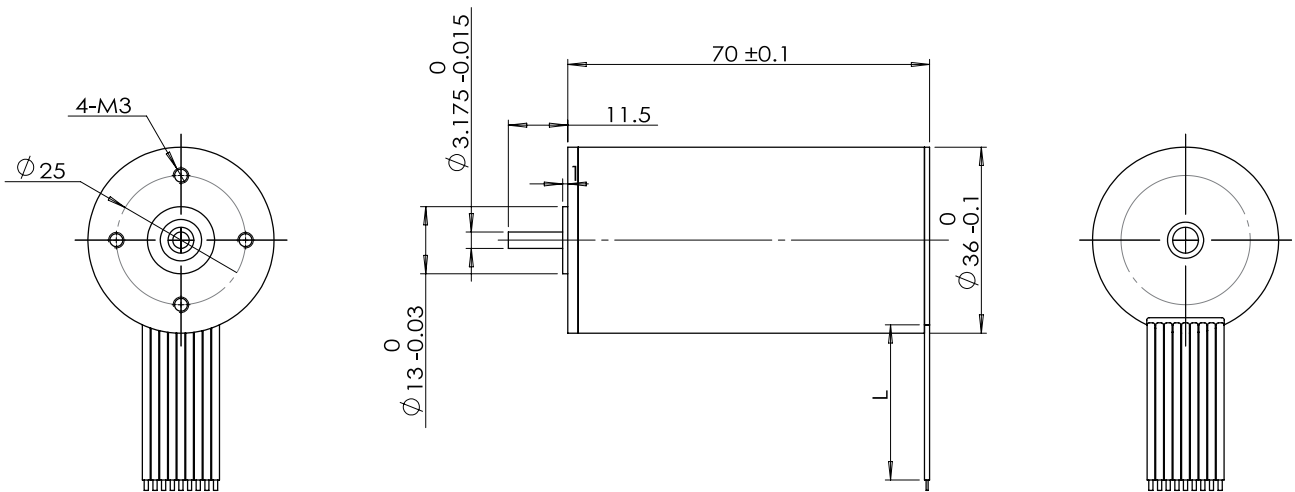

TBC3670

36mm brushless motor

Power	300W
	/
Life Expectancy	~10000H (Ball Bearing)
	/

Weight:600g(Approx)

Unit(mm)

Motor Technical Data

Motor model	Rated voltage	No-load		Rated				Stall	
		Speed	Current	Speed	Torque	Current	Power	Torque	Current
		r/min	mA	r/min	g.cm	mA	W	g.cm	A
TBC3670-1265	12 VDC	6500	420	5450	1200	7500	67	7400	50
TBC3670-24130	24 VDC	13000	720	10930	2400	14500	270	14800	100