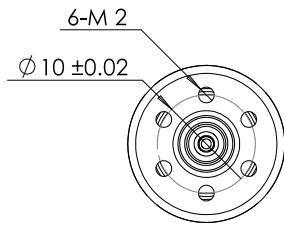

TDC1625

16mm brushed motor

Power	1.1W
	/
Life Expectancy	~300H(Oil Bearing)
	/

Weight:21g(Approx)

Unit(mm)

Motor Technical Data

Motor model	Rated voltage	No-load		Rated			Stall		
		Speed	Current	Speed	Torque	Current	Power	Torque	Current
	VDC	r/min	mA	r/min	g.cm	mA	W	g.cm	A
TDC1625-1290	12	9000	55	7300	15	180	1.1	79	0.7
TDC1625-1275	12	7500	30	6000	15	120	0.9	75	0.6