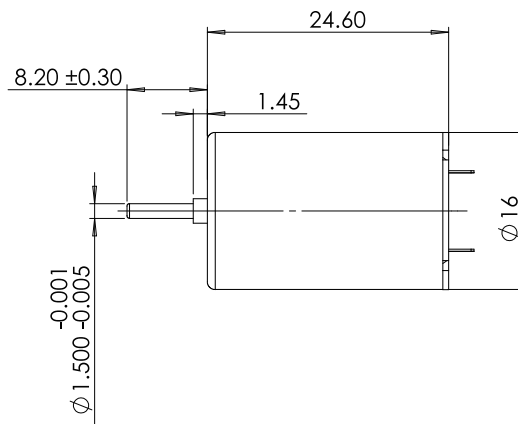

TDC1625

16mm brushed motor

Power	1.1W
	/
Life Expectancy	~300H(Oil Bearing)
	/

Weight:21g(Approx)

Unit(mm)

Motor Technical Data

Motor model	Rated voltage	No-load		Rated			Stall		
		Speed	Current	Speed	Torque	Current	Power	Torque	Current
	VDC	r/min	mA	r/min	g.cm	mA	W	g.cm	A
TDC1625-1290	12	9000	55	7300	15	180	1.1	79	0.7
TDC1625-1275	12	7500	30	6000	15	120	0.9	75	0.6