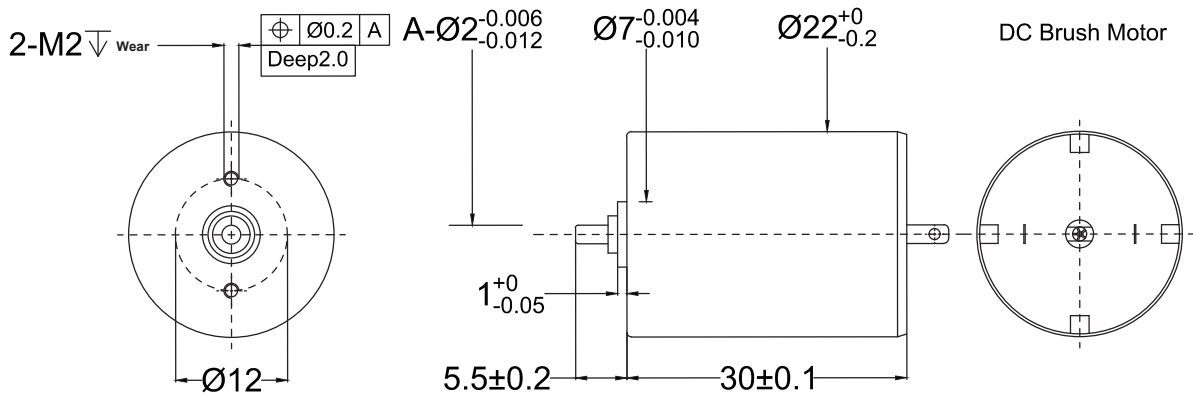

TDC2230

22mm brushed motor

Power	16.4W (Graphite Brush)
	/
Life Expectancy	~2000H (Ball Bearing)
	/

Weight:52g(Approx)

Unit(mm)

Motor Technical Data

Motor model	Rated voltage	No-load		Rated				Stall	
		Speed	Current	Speed	Torque	Current	Power	Torque	Current
	VDC	r/min	mA	r/min	g.cm	mA	W	g.cm	A
TDC2230GT	9	9500	56	6840	103	1200	7.2	369	4.2
TDC2230GT	12	13302	43	9577	167	2000	16.4	596	7