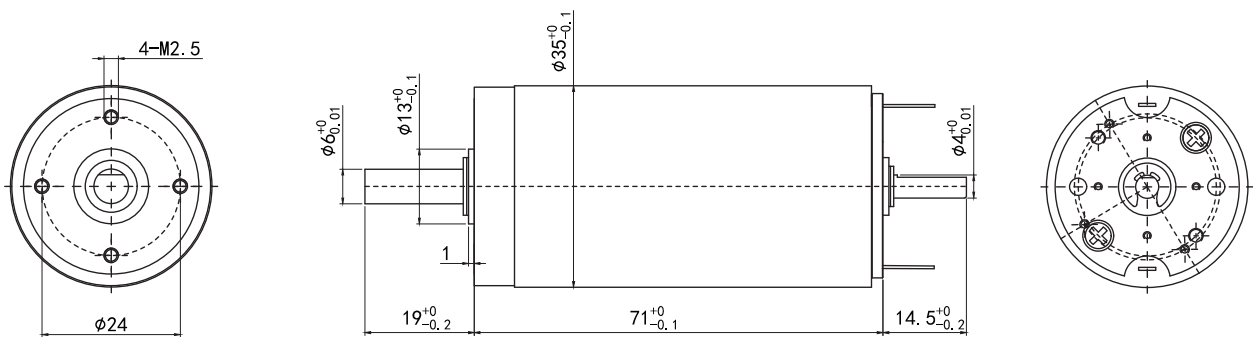

TDC3571

35mm brushed motor

Power	135W (Graphite Brush)
	/
Life Expectancy	~ 2000H (Ball Bearing)
	/

Weight:329g(Approx)

Unit(mm)

Motor Technical Data

Motor model	Rated voltage	No-load		Rated			Stall		
		Speed	Current	Speed	Torque	Current	Power	Torque	Current
		r/min	mA	r/min	g.cm	mA	W	mN.m	A
TDC3571GT	12	6500	95	5460	1687	9700	96.5	10544	60
TDC3571GT	24	7490	68	6291	2050	6800	135.0	12810	42